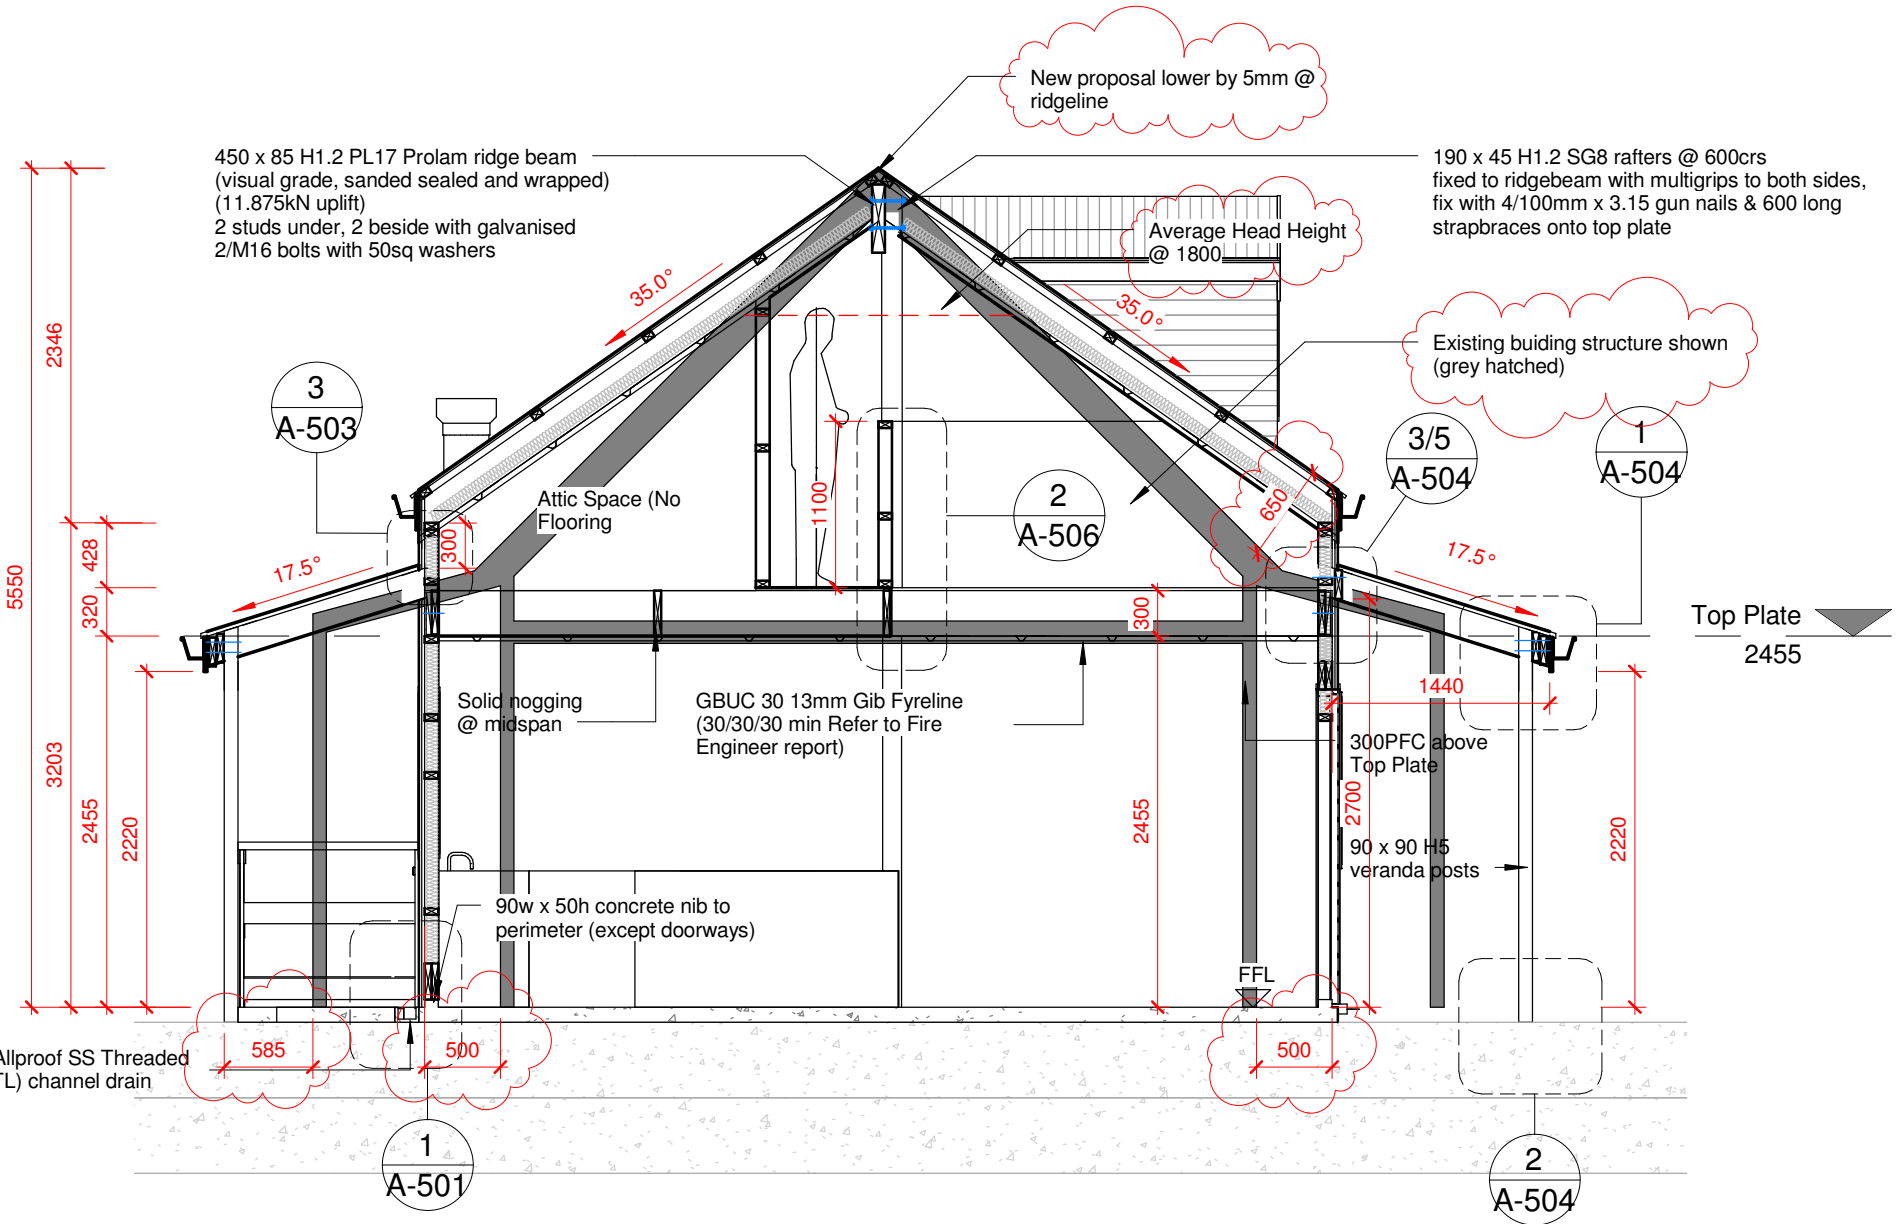

SECTION A-A &
SECTION C-C

01 OPTION C (LOWER ROOF WITH DORMER)
NTS

RUSSELL WHARF / KIOSK
BAY OF ISLANDS, FAR NORTH

REVISIONS

Scale: 1 : 50
Drawn By: Designer

DATE PRINTED (03-05-18)

OPTION C

01 SECTION A-A
1:50